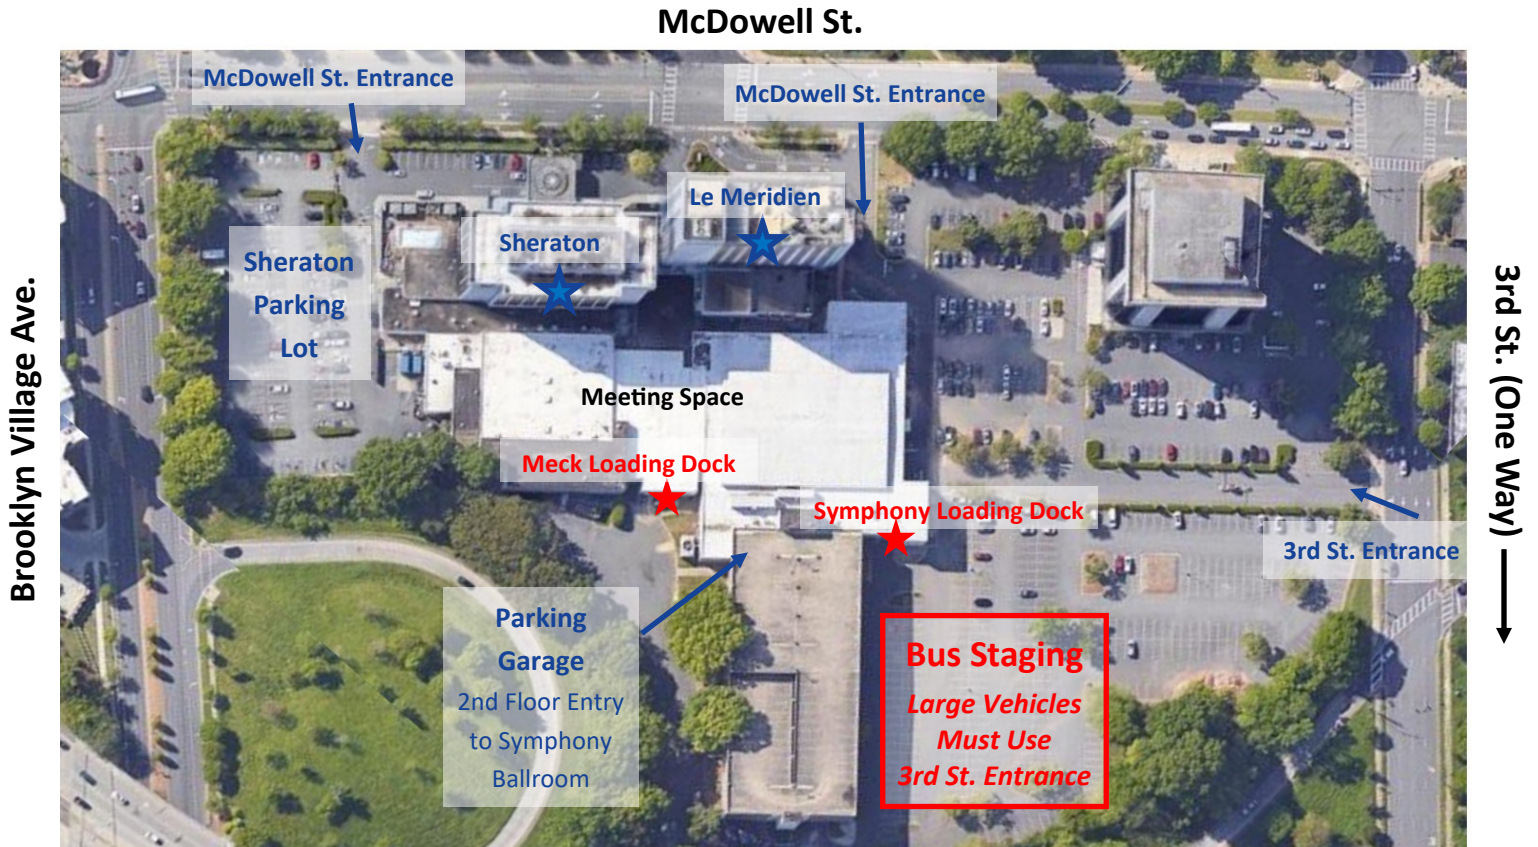

Parking Information

Sheraton & Le Meridien Charlotte
 555 S. McDowell St. Charlotte, NC 28204

- ◆ **Event Parking:** the Parking Garage is the closest entry point for events in Symphony Ballroom- there is direct access on the 2nd level from the parking garage and an entrance on the lower level, located between the McDowell St. entrance and parking garage entrance
- ◆ **Large Vehicles:** Buses, trucks, and other large vehicles *MUST* use the 3rd St. entrance
- ◆ **Loading Docks:** Mecklenburg loading dock can be accessed from the 3rd St. entrance by driving around the building, behind the parking garage